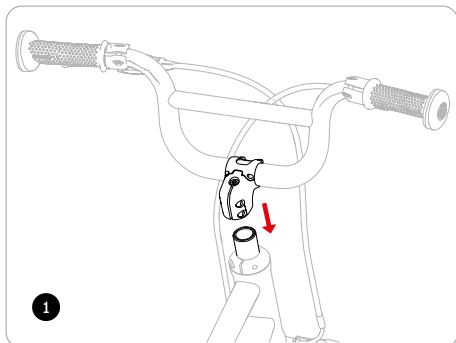

woom ORIGINAL **2 / 3 / 3** AUTOMAGIC

woom ORIGINAL 2 / 3 / 3 AUTOMAGIC

Tools

4 mm

15 mm

find more
information
here

EU

+43 135 858 03