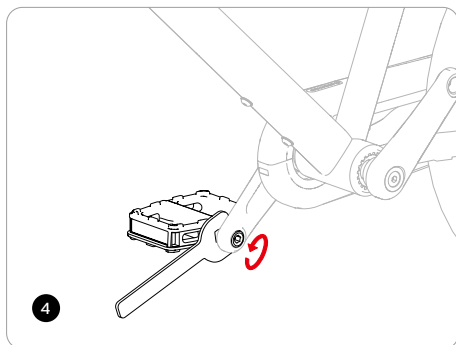

woom ORIGINAL **2 / 3 / 3** AUTOMAGIC

woom ORIGINAL 2 / 3 / 3 AUTOMAGIC

Tools

4 mm

15 mm

find more
information
here

EU

+43 135 858 03