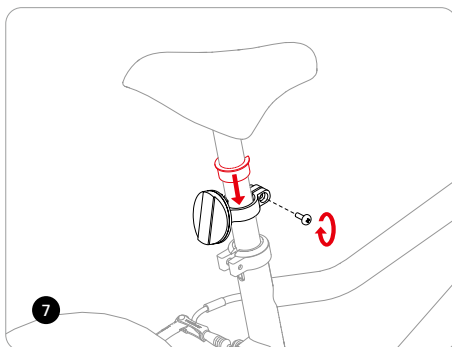

woom ORIGINAL **2 / 3 / 3** AUTOMAGIC

woom ORIGINAL 2 / 3 / 3 AUTOMAGIC

Tools

4 mm

15 mm

find more
information
here

EU

+43 135 858 03