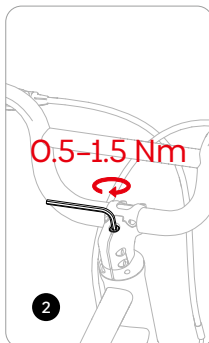

woom ORIGINAL **2 / 3 / 3** AUTOMAGIC

woom ORIGINAL 2 / 3 / 3 AUTOMAGIC

Tools

4 mm

15 mm

find more
information
here

EU

+43 135 858 03