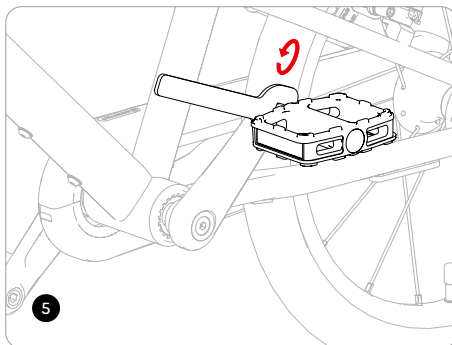

woom ORIGINAL **2 / 3 / 3** AUTOMAGIC

woom ORIGINAL 2 / 3 / 3 AUTOMAGIC

Tools

4 mm

15 mm

find more
information
here

EU

+43 135 858 03