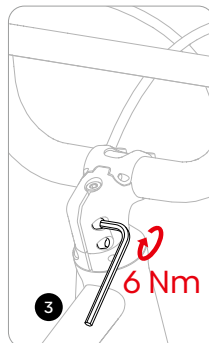

woom ORIGINAL **2 / 3 / 3** AUTOMAGIC

woom ORIGINAL 2 / 3 / 3 AUTOMAGIC

Tools

4 mm

15 mm

find more
information
here

EU

+43 135 858 03