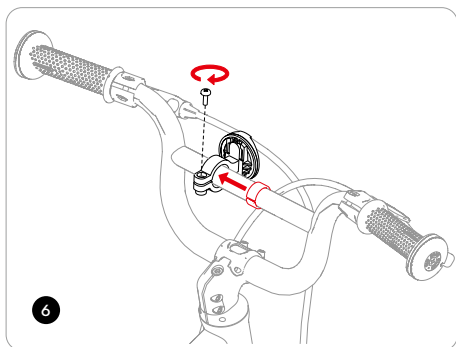

woom ORIGINAL **2 / 3 / 3** AUTOMAGIC

woom ORIGINAL 2 / 3 / 3 AUTOMAGIC

Tools

4 mm

15 mm

find more
information
here

EU

+43 135 858 03